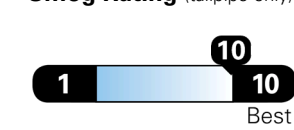

Smog Rating (tailpipe only)

This vehicle emits 0 grams CO₂ per mile. The best emits 0 grams per mile (tailpipe only). Does not include emission from generating electricity; learn more at fueleconomy.gov.

Actual results will vary for many reasons, including driving conditions and how you drive and maintain your vehicle. The average new vehicle gets 29 MPG and costs $8,500 to fuel over 5 years. Cost estimates are based on 15,000 miles per year at $0.17 per kW-hr. MPGe is miles per gasoline gallon equivalent. Vehicle emissions are a significant cause of climate change and smog.

fueleconomy.gov

Calculate personalized estimates and compare vehicles