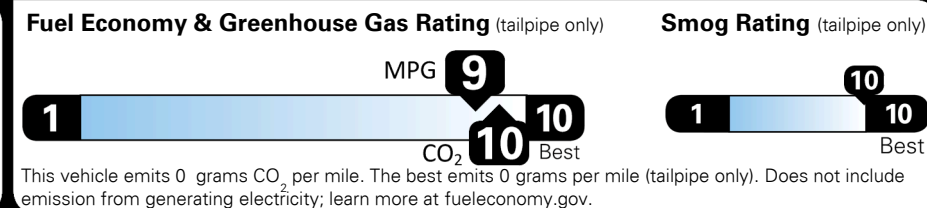

Actual results will vary for many reasons, including driving conditions and how you drive and maintain your vehicle. The average new vehicle gets 29 MPG and costs $8,500 to fuel over 5 years. Cost estimates are based on 15,000 miles per year at $0.17 per kW-hr. MPGe is miles per gasoline gallon equivalent. Vehicle emissions are a significant cause of climate change and smog.

fueleconomy.gov

Calculate personalized estimates and compare vehicles

Manufacturer's suggested retail price includes manufacturer's recommended pre-delivery service. Gasoline license and title fees state and local taxes and dealer installed options and accessories are not included in the manufacturer's suggested retail price. This label has been affixed to this vehicle by Hyundai Motor America, pursuant to the requirements of 15 U.S.C. 1231 et seq. which prohibits its removal or alteration prior to delivery to the ultimate purchaser.

PARTS CONTENT INFORMATION FOR VEHICLE IN THIS CARLINE:
U.S./CANADIAN PARTS CONTENT: 58 %
MAJOR SOURCES OF FOREIGN PARTS CONTENT: KOREA: 28 %

Note: Parts content does not include final assembly, distribution, or other non-parts costs.
FOR THIS VEHICLE:

FINAL ASSEMBLY POINT: ELLABELL, GEORGIA, U.S.A
COUNTRY OF ORIGIN:
ENGINE: U.S.A
TRANSMISSION: U.S.A

276 A 1