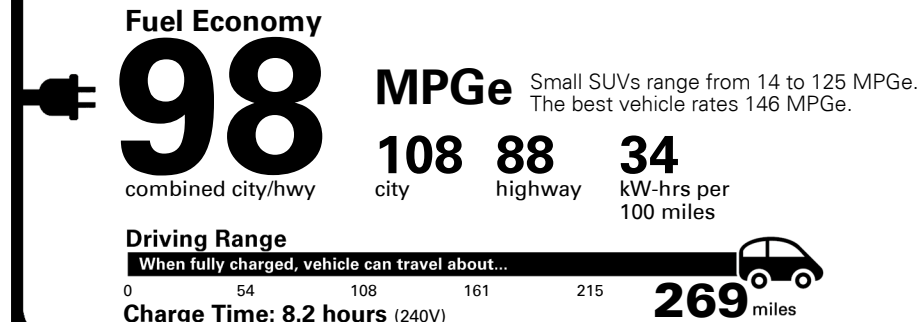

Star ratings range from 1 to 5 stars (★★★★★) with 5 being the highest.
Source: National Highway Traffic Safety Administration (NHTSA).
www.safercar.gov or 1-888-327-4236

STANDARD FEATURES: AMERICA'S BEST WARRANTY

Manufacturer's Suggested Retail Price: **\$48,975.00**

ADDED FEATURES:

Inland Freight & Handling : \$1,600.00
Total Price : **\$50,575.00**

Proudly Supporting Hyundai Hope On Wheels and the Fight Against Pediatric Cancer Since 1998.

Fuel Economy and Environment

Electric Vehicle

You save \$4,000 in fuel costs over 5 years compared to the average new vehicle.

Annual fuel cost \$900

Actual results will vary for many reasons, including driving conditions and how you drive and maintain your vehicle. The average new vehicle gets 29 MPG and costs \$8,500 to fuel over 5 years. Cost estimates are based on 15,000 miles per year at \$0.17 per kW-hr. MPGe is miles per gasoline gallon equivalent. Vehicle emissions are a significant cause of climate change and smog.