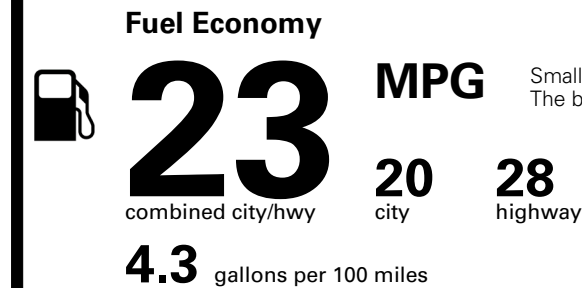

Inland Freight & Handling : \$1,600.00
Total Price : \$51,755.00

Proudly Supporting Hyundai Hope On Wheels and the Fight Against Pediatric Cancer Since 1998

Fuel Economy and Environment

Gasoline Vehicle

Small SUVs range from 14 to 125 MPG. The best vehicle rates 146 MPGe.

You spend \$2,250
 more in fuel costs over 5 years compared to the average new vehicle.

Annual fuel cost \$2,150

Fuel Economy & Greenhouse Gas Rating (tailpipe only)

Smog Rating (tailpipe only)

This vehicle emits 389 grams CO₂ per mile. The best emits 0 grams per mile (tailpipe only). Producing and distributing fuel also create emissions; learn more at fueleconomy.gov.