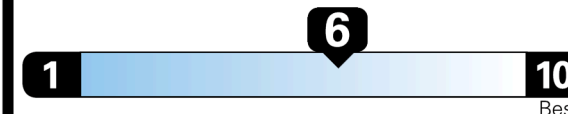

EPA DOT Fuel Economy and Environment

Gasoline Vehicle

Fuel Economy
34 MPG
combined city/hwy
2.9 gallons per 100 miles

Small SUVs range from 14 to 125 MPG. The best vehicle rates 146 MPGe.

You save $1,250
in fuel costs over 5 years compared to the average new vehicle.

Annual fuel cost $1,450

Fuel Economy & Greenhouse Gas Rating (tailpipe only)