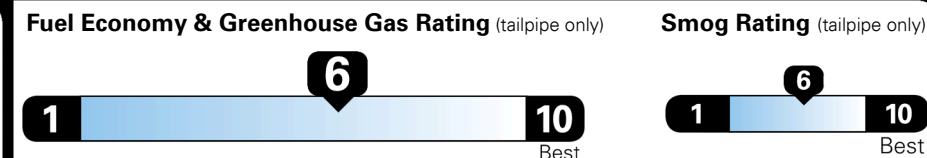

EPA DOT Fuel Economy and Environment Gasoline Vehicle

Fuel Economy

34 MPG
combined city/hwy

35 MPG
city

34 MPG
highway

2.9 gallons per 100 miles

Small SUVs range from 14 to 125 MPG. The best vehicle rates 146 MPGe.

You save $1,250
in fuel costs over 5 years compared to the average new vehicle.

Annual fuel cost $1,450